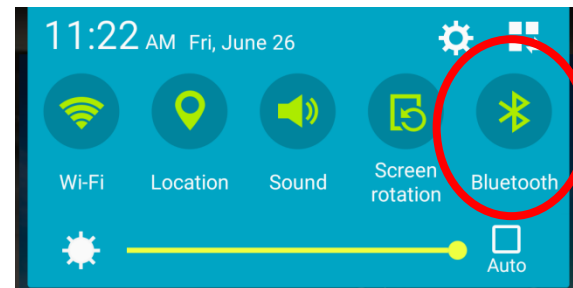

How to *Manually Pair* with a *Supra eKEY Fob*

1. Make sure Bluetooth is on.

Generic Instructions

1. Make sure the device's Bluetooth® is on.
2. If the fob is not listed, scan for devices.
3. Turn on the fob.
4. Select the Supra device (ex: SUPRA-1B09).