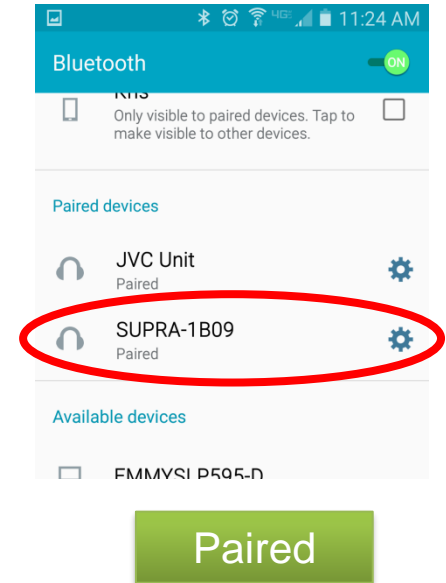

How to *Manually Pair* with a *Supra eKEY Fob*

4. Select the listed fob.

Generic Instructions

1. Make sure the device's Bluetooth® is on.
2. If the fob is not listed, scan for devices.
3. Turn on the fob.
4. Select the Supra device (ex: SUPRA-1B09) to start pairing.

Note: On some phones, enter 0000 or 1234 for the passcode and press OK.
You may need to read and follow the manufacturer's instructions on "How to pair devices" for your specific phone or tablet.