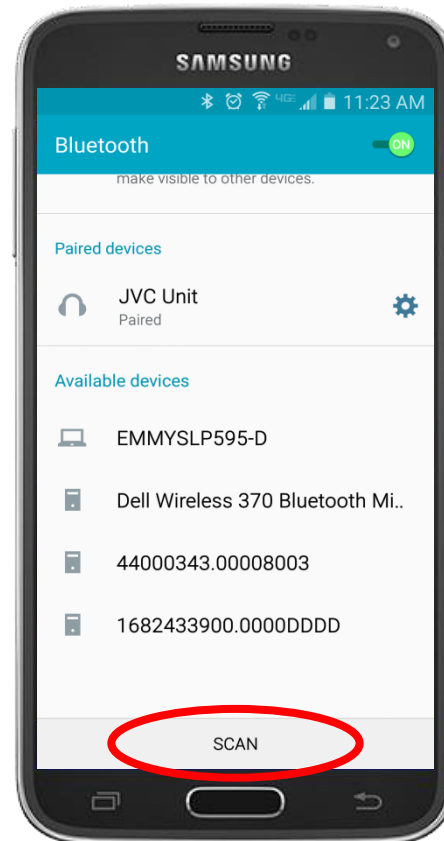

How to *Manually Pair* with a *Supra eKEY Fob*

1. Make sure Bluetooth is on.

Generic Instructions

1. Make sure the device's Bluetooth® is on.
2. If the fob is not listed, scan for devices.
3. Turn on the fob.
4. Select the Supra device (ex: SUPRA-1B09).

Note: On some phones, enter 0000 or 1234 for the passcode and press OK.
You may need to read and follow the manufacturer's instructions on "How to pair devices" for your specific phone or tablet.

How to *Manually Pair* with a *Supra eKEY Fob*

Generic Instructions

1. Make sure the device's Bluetooth® is on.
2. If the fob is not listed, scan for devices.
3. Turn on the fob.
4. Select the Supra device (ex: SUPRA-1B09).

Note: On some phones, enter 0000 or 1234 for the passcode and press OK.
You may need to read and follow the manufacturer's instructions on "How to pair devices" for your specific phone or tablet.

2. If the fob is not listed, press Scan.

How to *Manually Pair* with a *Supra eKEY Fob*

3. Turn on the fob.

Generic Instructions

1. Make sure the device's Bluetooth® is on.
2. If the fob is not listed, scan for devices.
3. Turn on the fob.
4. Select the Supra device (ex: SUPRA-1B09).