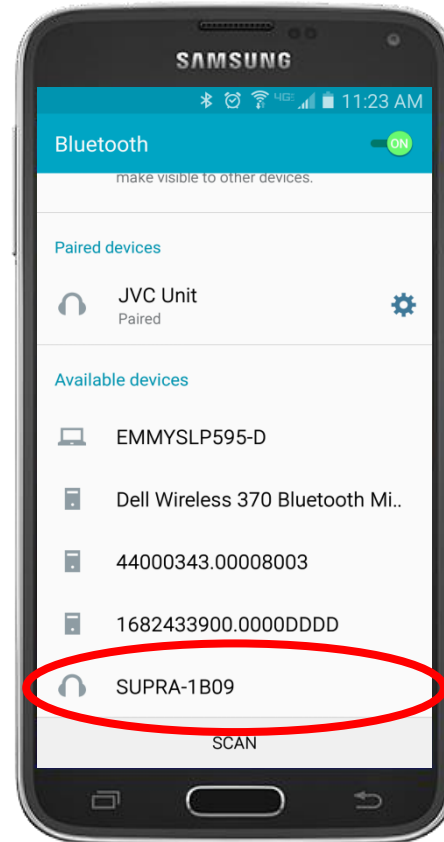

How to *Manually Pair* with a *Supra eKEY Fob*

4. Select the listed fob.

Generic Instructions

1. Make sure the device's Bluetooth® is on.
2. If the fob is not listed, scan for devices.
3. Turn on the fob.
4. Select the Supra device (ex: SUPRA-1B09) to start pairing.

Note: On some phones, enter 0000 or 1234 for the passcode and press OK.
You may need to read and follow the manufacturer's instructions on "How to pair devices" for your specific phone or tablet.