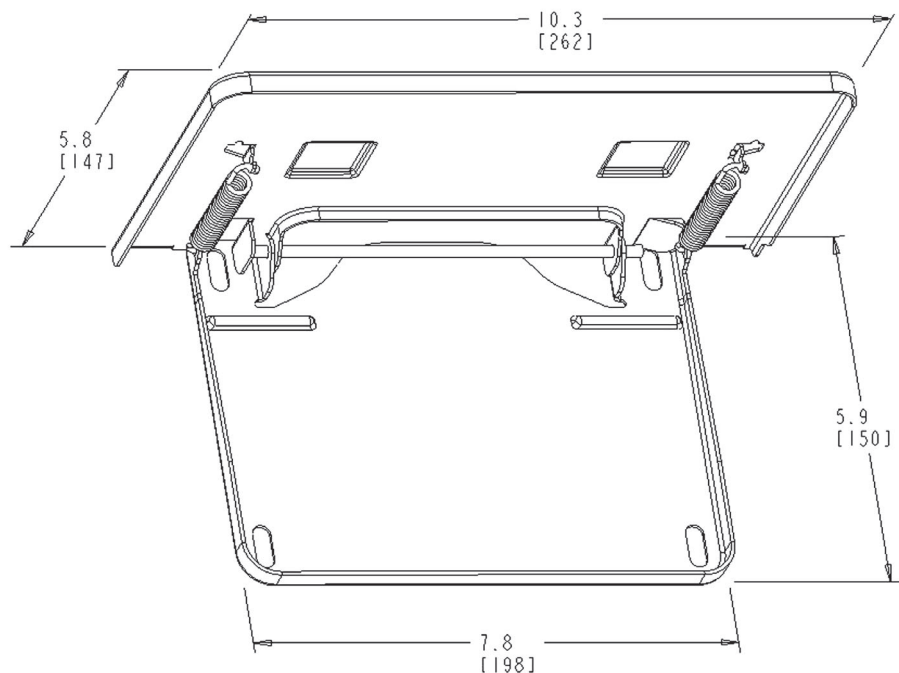

The Hinged License Plate Frame makes Elante® the one-size-fits-all solution for fleet managers. The Elante key storage tube can be installed right behind the license plate for concealed access without drilling visible holes. The Hinged License Plate Frame is ideal for passenger cars or trucks where space for permanent installment is limited. Elante can now provide convenience and quick access to every type of fleet vehicle for preventive maintenance servicing.

## Features

- Hides Elante from view
- Spaces Elante from car body
- Conceals drilled hole for vehicle resale
- Frame can flip up or down

# The Hinged License Plate Frame Provides for Discreet Elante Installation

Supra  
 4001 Fairview Industrial Dr. SE  
 Salem, OR USA 97302  
 T 800.547.0252  
 F 503.375.9381

© 2013 United Technologies Corporation.  
 All rights reserved.