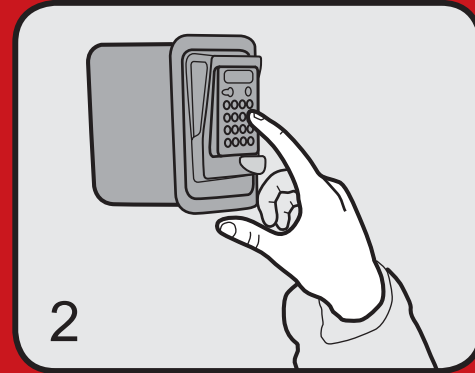

Increase security and decrease risk with the TRACcess® Electronic Rapid Entry System

- Electronic entry system used in over 100,000 locations worldwide
- PIN-code operated, so unauthorized people cannot use lock box keys
- Lost or stolen lock box keys can be disabled, making specific keys unusable
- Lock boxes are standalone and require no external power supply or internal batteries, and are powered by “the key”
- Lock box access activity reports provide transparency and accountability, ultimately decreasing risk and liability to your municipality

For more than 50 years, GE Security's line of Supra products has been the leader in key control systems. The TRACcess product line includes the original electronic rapid entry system, specifically developed for fire departments and building owners. We look forward to working with you to customize a rapid entry system and supporting program to serve your community's needs.

Give us a call at 1-800-547-0252 to get started!

Just enter your 4-digit PIN code on the TRAC-key keypad to open the TRAC-Vault keybox. It's that simple.