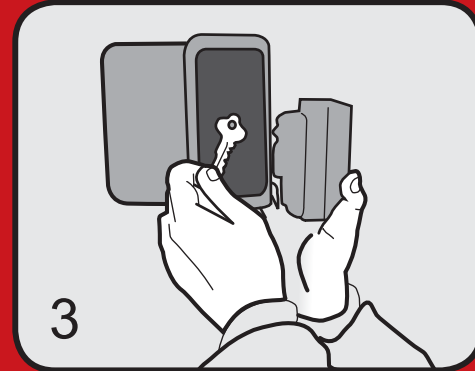

Increase security and decrease risk with the TRACcess® Electronic Rapid Entry System

- Electronic entry system used in over 100,000 locations worldwide
- PIN-code operated, so unauthorized people cannot use lock box keys
- Lost or stolen lock box keys can be disabled, making specific keys unusable
- Lock boxes are standalone and require no external power supply or internal batteries, and are powered by “the key”
- Lock box access activity reports provide transparency and accountability, ultimately decreasing risk and liability to your municipality

For more than 50 years, GE Security's line of Supra products has been the leader in key control systems. The TRACcess product line includes the original electronic rapid entry system, specifically developed for fire departments and building owners. We look forward to working with you to customize a rapid entry system and supporting program to serve your community's needs.

Give us a call at 1-800-547-0252 to get started!

Just enter your 4-digit PIN code on the TRAC-key keypad to open the TRAC-Vault keybox. It's that simple.