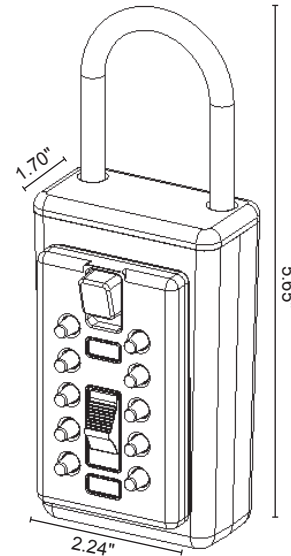

The Supra C is the most versatile KeyBox in the Automotive line. Made from non-corrosive zinc alloy, the Supra C provides a portable alternative to key control.

The Supra C is available in keyed-entry or pushbutton combination.

For trucks, RV's, mobile homes, and any application where a conventional automotive KeyBox would be out of reach, the Supra C can be attached to a padlock to the side view mirror, door handle, or any convenient location for easy access.