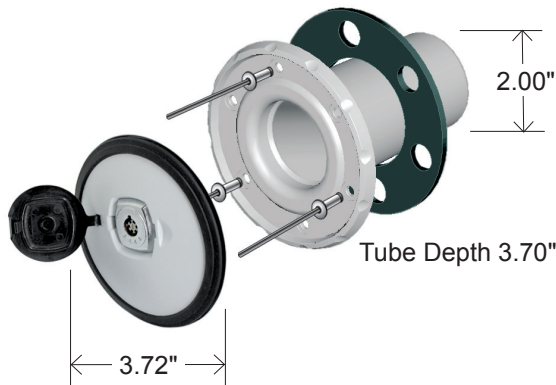

Easy installation in a variety of vehicle locations

Designed with input from fleet managers and maintenance technicians, Elante permanently installs in minutes, in a variety of vehicle locations. The exterior of the Elante compliments most vehicle design and the white color matches most commercial and industrial fleets. The sealed lid provides excellent weather resistance.

The Elante is easily installed on all types of vehicles including vans, trucks, carriers, boom trucks and buses.